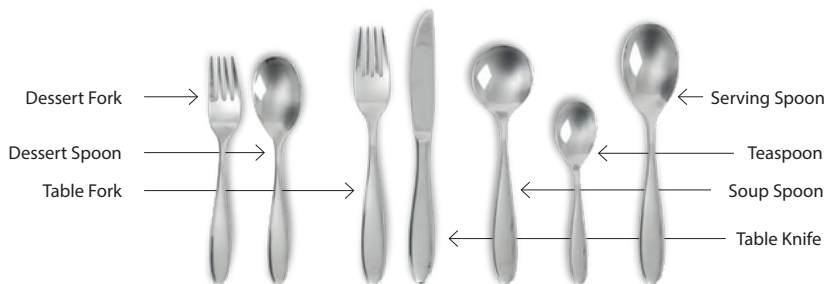

38 piece Impression Cutlery Set • 52420

from **R 69.88 per month** (interest free)

List Price: ~~R 2 236.00~~

R 1 677.00

Cash, Interest Free Credit, PriceSaver & Stokvel

SAVE: R 559.00

76 piece Impression Cutlery Set • 52421

from **R 133.79 per month** (interest free)

List Price: ~~R 4 282.00~~

R 3 211.00

Cash, Interest Free Credit, PriceSaver & Stokvel

SAVE: R 1 071.00

PROMOTION PERIOD: 8 NOVEMBER 2024 - 9 DECEMBER 2024 OR WHILE STOCKS LAST