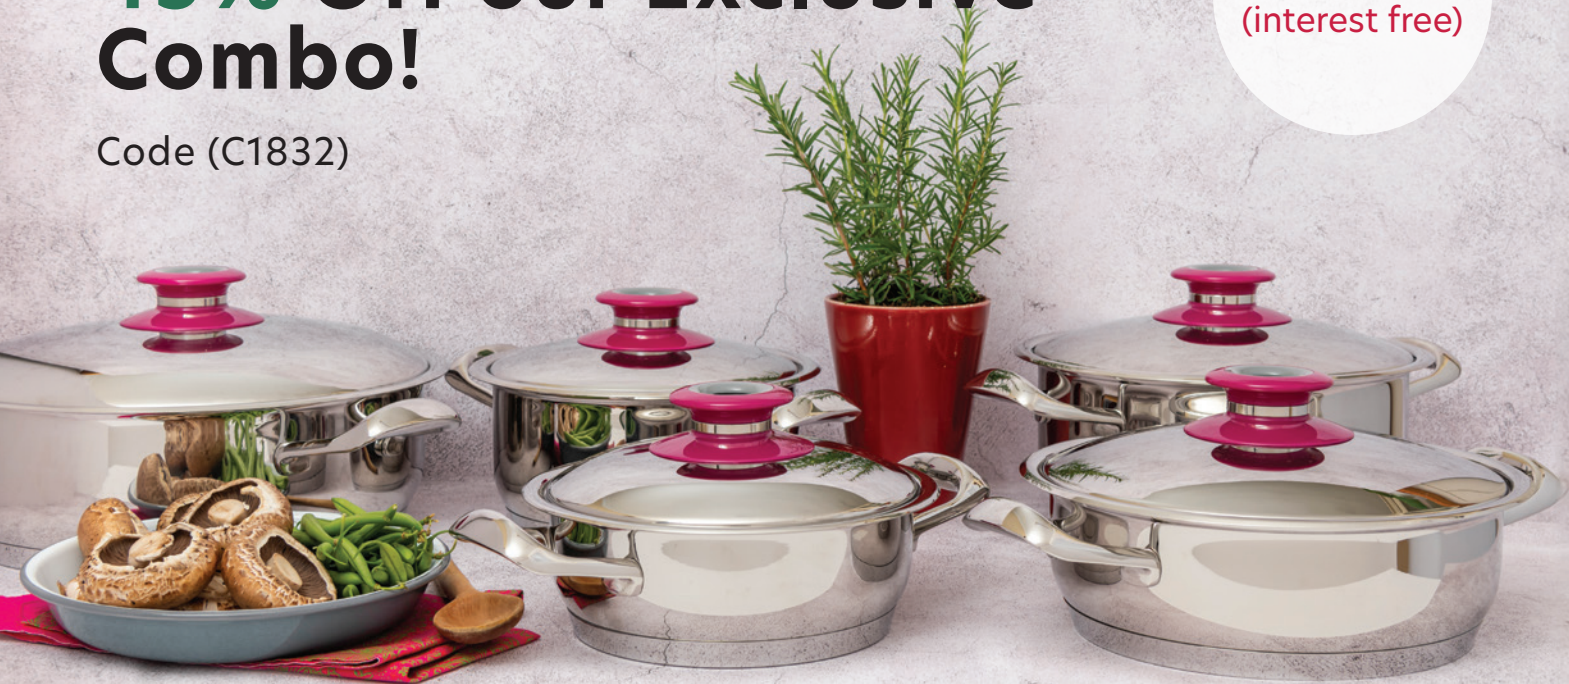

Unlock Savings: Up to 45% Off our Exclusive Combo!

From **R 884.54** per month (interest free)

Code (C1832)

- 20 cm Gourmet Low
- 20 cm Gourmet High
- 24 cm Gourmet Roaster
- 24 cm Gourmet High
- 30 cm Gourmet Roaster